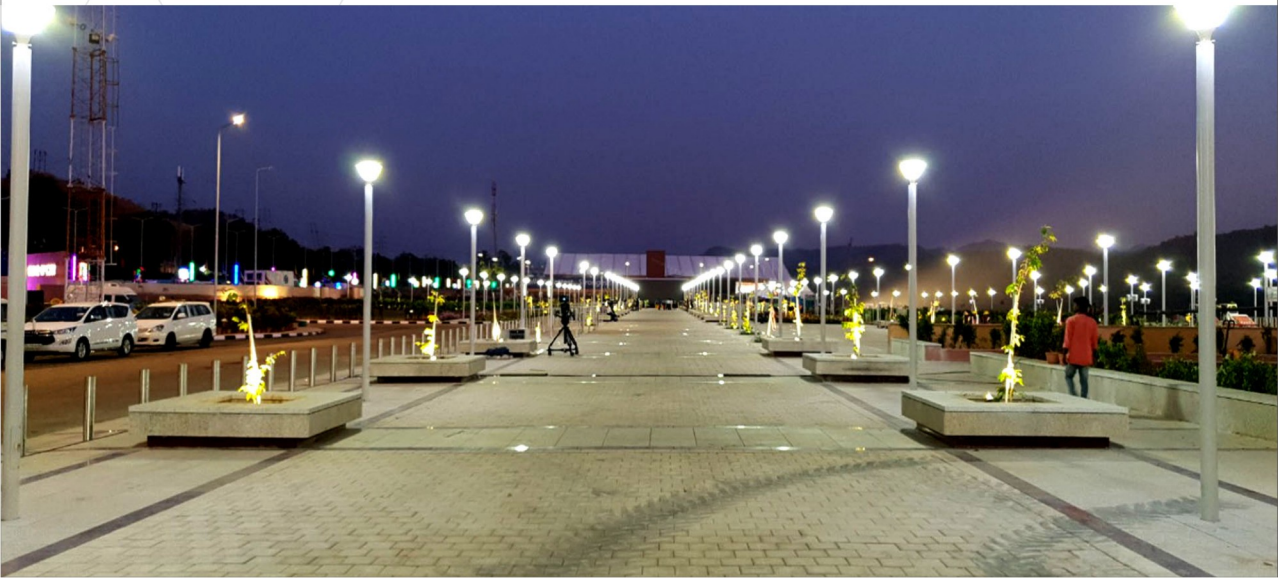

# Facade Linear Profilo Lighting

Model No.	Size (mm)
LS256-LP-DG-A047	16X16
LS256-LP-DG-WDO-H	34.2X24.9
LS256-LP-DG-A048	18X13
LS256-LP-DG-WDO-C	24X20

Model No.	Size (mm)
LS257-FS-240-20WPM	10X8
LS257-FS-DG-LF-T02	12X12 / 16X16
LS257-FS-DG-LF-S/T-0X	4X10 / 6X12 / 16X16 / 12X20 / 30X30
LS257-FS-DG-LF-R07/8	22mm / 35 mm