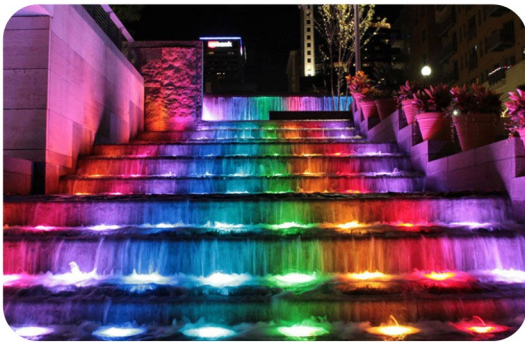

Under Water & Garden Lightings