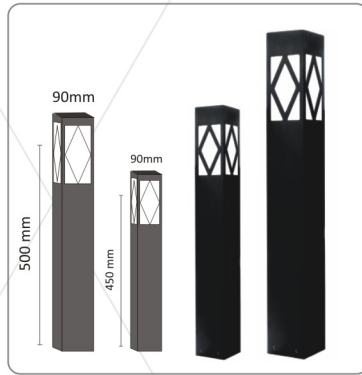

Landscape Lightings