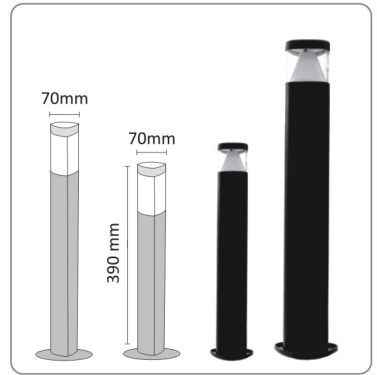

Landscape Lightings