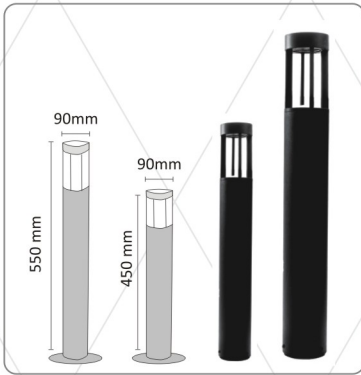

Landscape Lightings