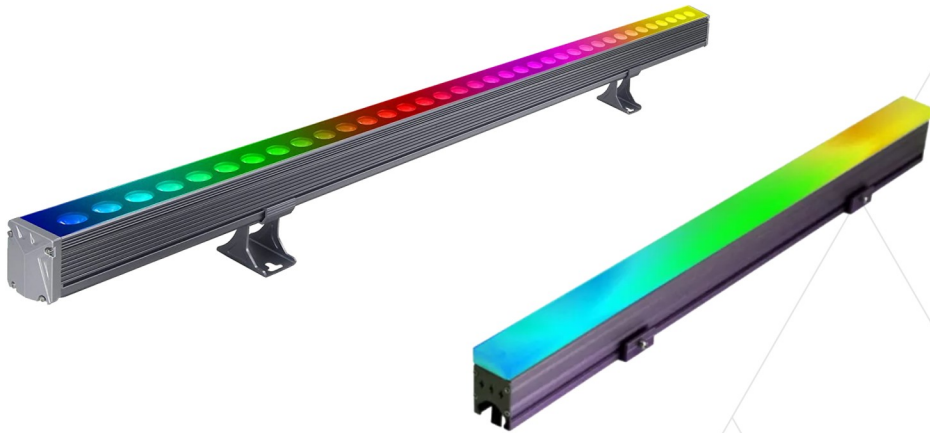

Facade Pixo Effects